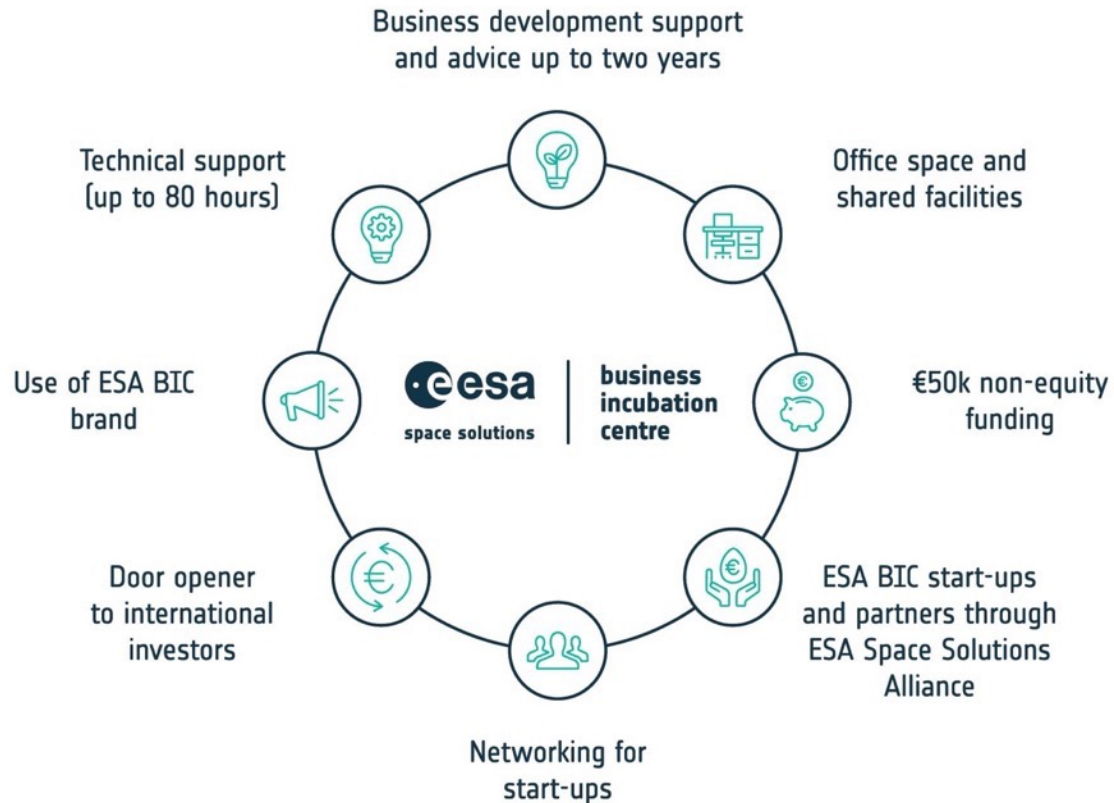

business incubation centre

Sweden

Jens Lundström
ESA BIC Sweden & VD Arctic Business Incubator AB
jens.lundstrom@abi.se | +46(0)706678498

ESA & ESA BIC – worlds largest space startups network

- **European Space Agency (ESA)**
‘...to shape the development of Europe’s space capability and ensure that investment in space continues to deliver benefits to the citizens of Europe and the world’
- **Sweden one of 6 that founded ESA 1967 – today 22 members**
- **Sweden strong position**
Research – innovation – industry - launch
- **Space and innovation** – key for many sustainability efforts-
measure – understand – visualize
- **ESA BIC** – startup incubator in many member countries

ESA BIC SWEDEN

- Swedens national space startup incubator
- Started 2015 on behalf of ESA with support from SNSA and Vinnova – up- & downstream startups
- 4 Incubators;
 - Arctic Business (Luleå, Piteå, Skellefteå, Kiruna)
 - Innovatum (Trollhättan)
 - Uppsala Innovation Centre (Uppsala)
 - Ideon Innovation (Lund), since July 2021.

ESA BIC SWEDEN OFFERING

- Always open to apply, but accept companies 3x / year. ESA, SNSA, Vinnova + ESA BIC makes selection.
- Companies accepted and choose on of the incubators to work with.
- Access to experts, ESA, investors, advisors etc.
- Additional funding from angel-companies managed by Incubators (in some cases).