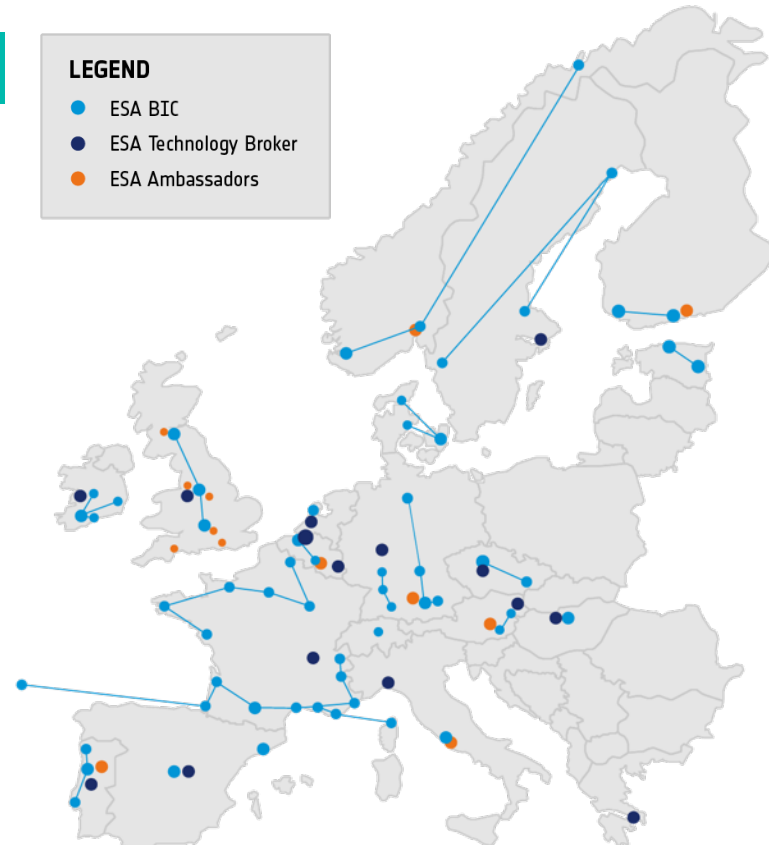

business incubation centre

Sweden

Jens Lundström
ESA BIC Sweden & VD Arctic Business Incubator AB
jens.lundstrom@abi.se | +46(0)706678498

ESA & ESA BIC – worlds largest space startups network

- **European Space Agency (ESA)**
‘...to shape the development of Europe’s space capability and ensure that investment in space continues to deliver benefits to the citizens of Europe and the world’
- **Sweden one of 6 that founded ESA 1967 – today 22 members**
- **Sweden strong position**
Research – innovation – industry - launch
- **Space and innovation** – key for many sustainability efforts-
measure – understand – visualize
- **ESA BIC** – startup incubator in many member countries

ESA BIC SWEDEN

- Swedens national space startup incubator
- Started 2015 on behalf of ESA with support from SNSA and Vinnova – up- & downstream startups
- 4 Incubators;
 - Arctic Business (Luleå, Piteå, Skellefteå, Kiruna)
 - Innovatum (Trollhättan)
 - Uppsala Innovation Centre (Uppsala)
 - Ideon Innovation (Lund), since July 2021.